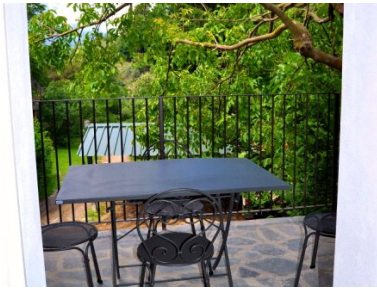

Elisabeth Travel

Per una casa bellissima

Price list

	Number of persons	Low season	Mid season	High season
-----		4/1 – 11/4	11/4 – 18/4	30/5 – 29/8
		18/4 – 16/5	16/5 – 30/5	
		26/9 – 19/12	29/8 – 26/9	
			19/12 – 9/1/2021	

Huurprijs p/w	2	1250	1500	1750

The prices given are in Euro's
Prices for other periods than mentioned above, please inquire